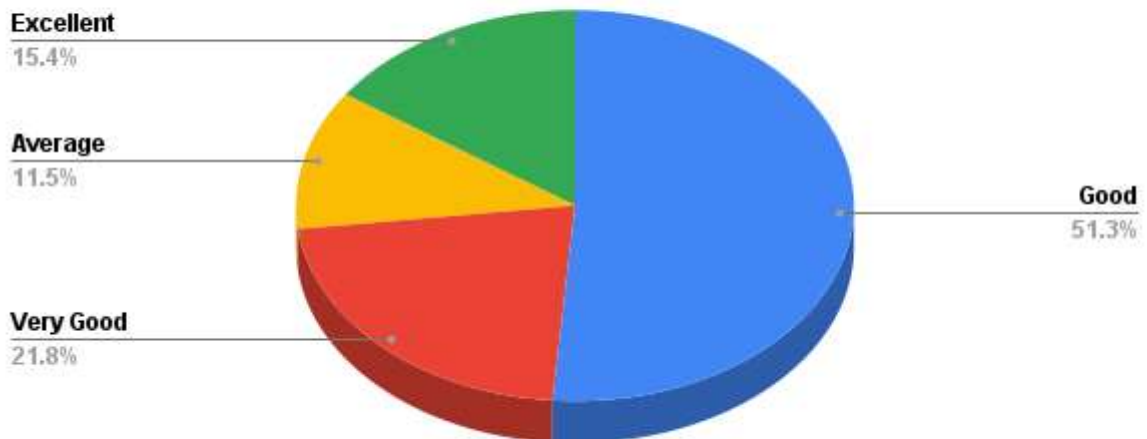

Janseva Shikshan Mandals

Shantarambhou Gholap Arts, Science and Gotirambhou Pawar Commerce College, Shivle.

Student Feedback Report on the Curriculum 2022-23

1) Content of the curriculum of the courses

2) Opportunity for students to participate in internship, project work, field visit/ survey

3) The course outcomes are well defined and clear

4) The curriculum and syllabus provide sufficient knowledge in the area of study

5) The curriculum and syllabus content were appropriate for my higher education, career & placement