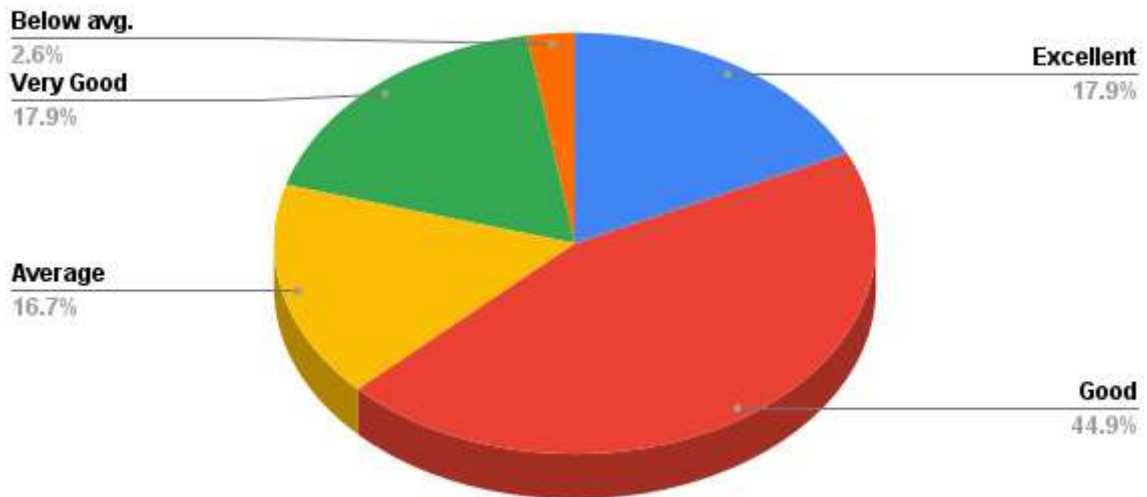

Janseva Shikshan Mandals

Shantarambhou Gholap Arts, Science and Gotirambhou Pawar Commerce College, Shivle.

Student Feedback Report on the Curriculum 2022-23

1) Content of the curriculum of the courses

2) Opportunity for students to participate in internship, project work, field visit/ survey

3) The course outcomes are well defined and clear

4) The curriculum and syllabus provide sufficient knowledge in the area of study

5) The curriculum and syllabus content were appropriate for my higher education, career & placement