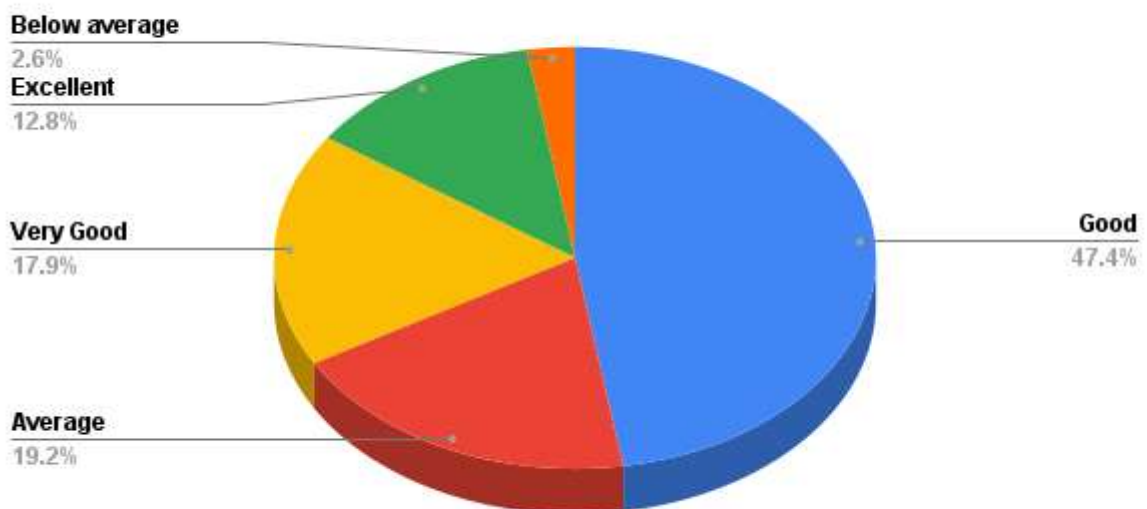

Janseva Shikshan Mandals

Shantarambhou Gholap Arts, Science and Gotirambhou Pawar Commerce College, Shivle.

Student Feedback Report on the Curriculum 2022-23

1) Content of the curriculum of the courses

2) Opportunity for students to participate in internship, project work, field visit/ survey

3) The course outcomes are well defined and clear

4) The curriculum and syllabus provide sufficient knowledge in the area of study

5) The curriculum and syllabus content were appropriate for my higher education, career & placement