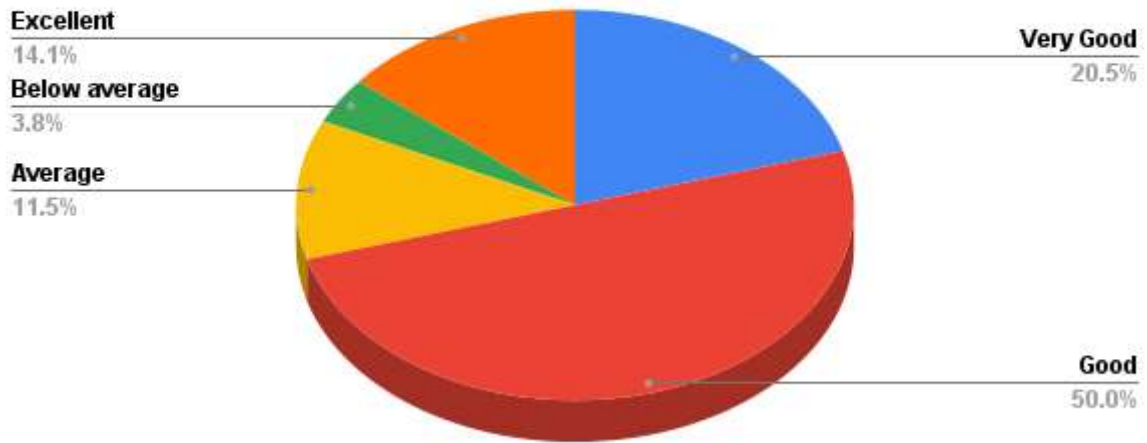

Janseva Shikshan Mandals

Shantarambhou Gholap Arts, Science and Gotirambhou Pawar Commerce College, Shivle.

Student Feedback Report on the Curriculum 2022-23

1) Content of the curriculum of the courses

2) Opportunity for students to participate in internship, project work, field visit/ survey

3) The course outcomes are well defined and clear

4) The curriculum and syllabus provide sufficient knowledge in the area of study

5) The curriculum and syllabus content were appropriate for my higher education, career & placement