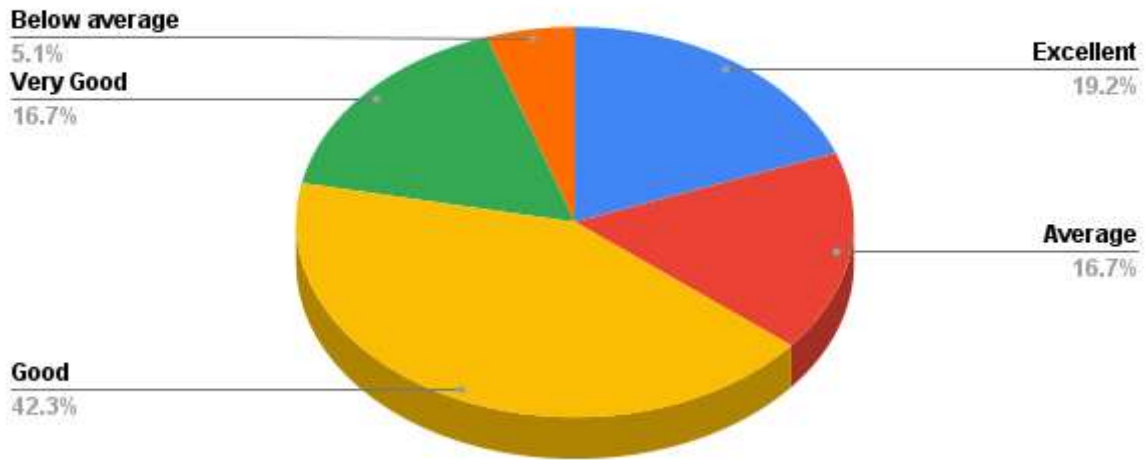

Janseva Shikshan Mandals

Shantarambhou Gholap Arts, Science and Gotirambhou Pawar Commerce College, Shivle.

Student Feedback Report on the Curriculum 2022-23

1) Content of the curriculum of the courses

2) Opportunity for students to participate in internship, project work, field visit/ survey

3) The course outcomes are well defined and clear

4) The curriculum and syllabus provide sufficient knowledge in the area of study

5) The curriculum and syllabus content were appropriate for my higher education, career & placement