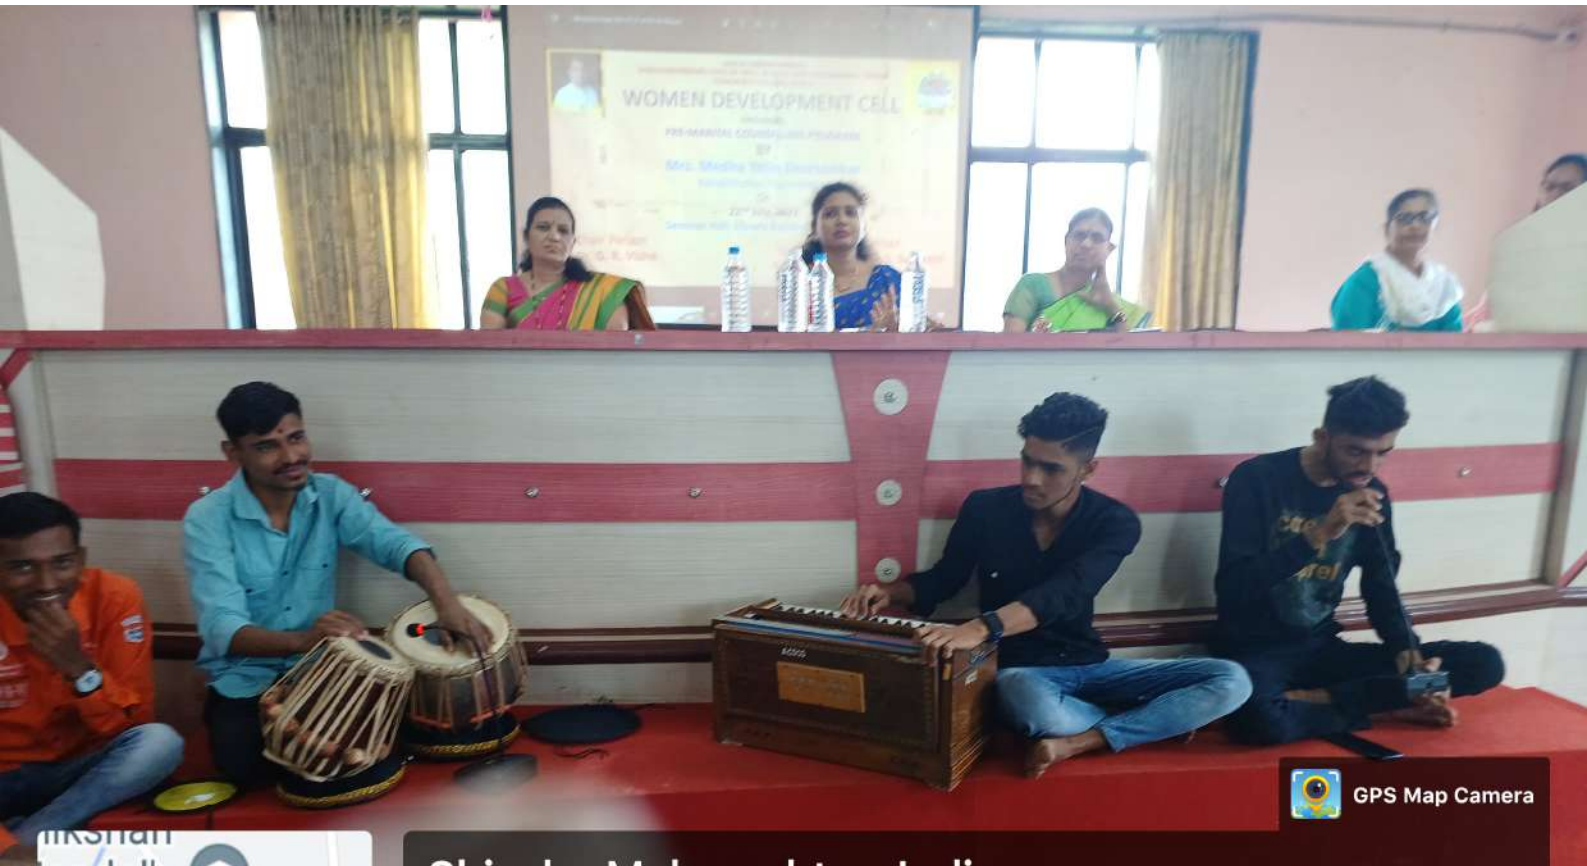

GPS Map Camera